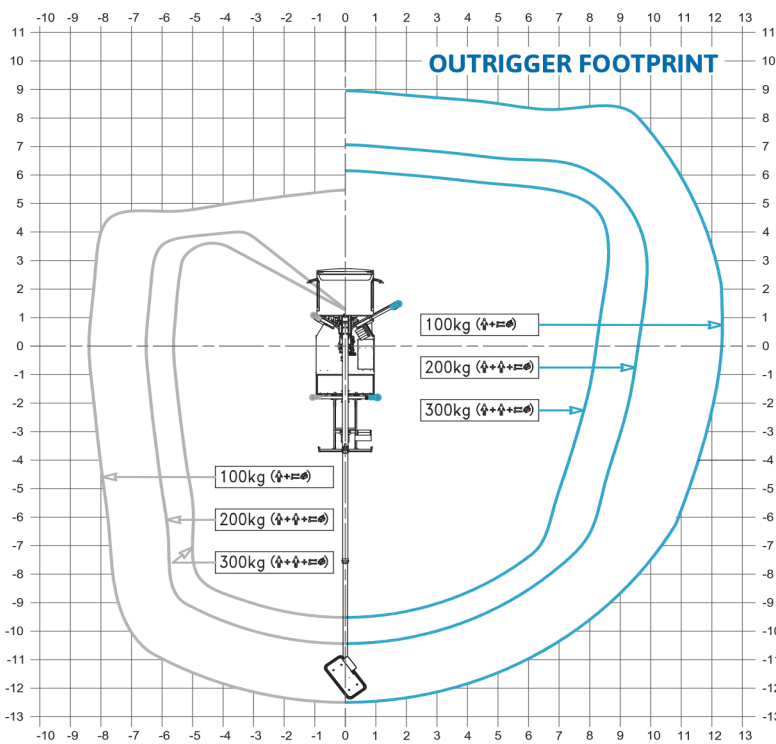

SPECIFICATION

CTEB-LIFT 18

WORKING ENVELOPE

* outreach and height max values and repeatability can change within ± 3% due to manufacturing variation and working condition.

DIMENSIONS