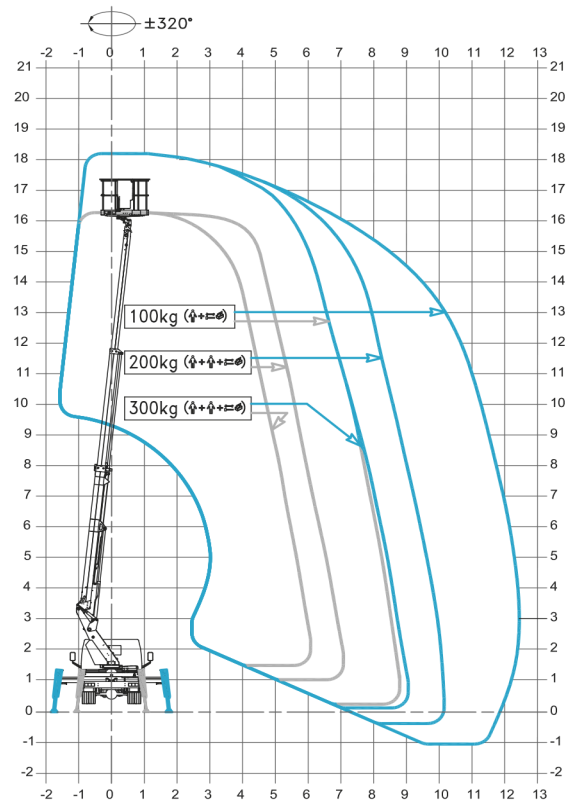

SPECIFICATION

CTEB-LIFT 18

WORKING ENVELOPE

* outreach and height max values and repeatability can change within ± 3% due to manufacturing variation and working condition.

DIMENSIONS