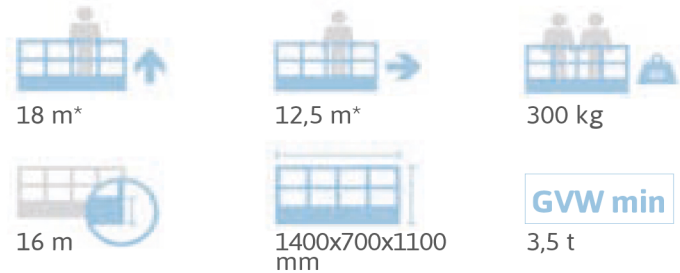

SPECIFICATION

CTEB-LIFT 18

WORKING ENVELOPE

* outreach and height max values and repeatability can change within ± 3% due to manufacturing variation and working condition.

DIMENSIONS