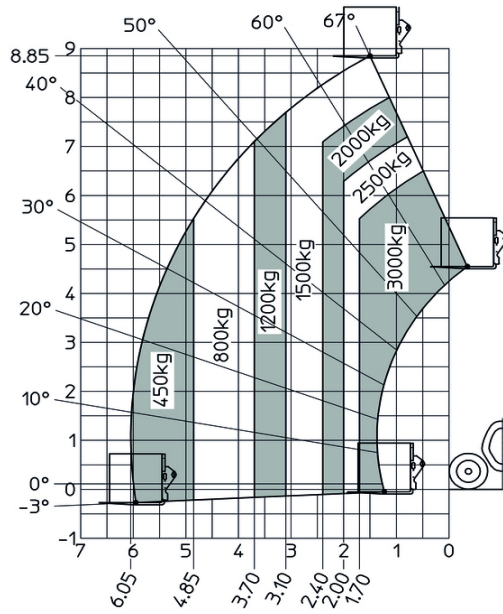

Technische fiche :

MT 930 H

MT 930 H Gemaakt op 27 oktober 2023 om 12:43:54 UTC

Capacities		Metrisch
Max. capacity		3000 kg
Max. lifting height		8.85 m
Max. outreach		6.05 m
Weight and dimensions		
Overall length to carriage	l11	4.67 m
Overall length (with forks)	l1	5.77 m
Overall width	b1	1.99 m
Overall height	h17	1.99 m
Wheelbase	y	2.69 m
Ground clearance	m4	0.35 m
Overall cab width	b4	0.79 m
Tilt-up angle	a4	11 °
Tilt-down angle	a5	116 °
External turning radius (over tyres)	Wa1	3.35 m
Unladen weight (with forks)		6550 kg
Overall weight		6550 kg
Standard tyres		ALLIANCE 380/75 R20 148A8 A580
Forks length / width / section	l / e / s	1070 mm x 100 mm / 50 mm
Performances		
Lifting		10.24 s
Lowering		7.95 s
Extension		9.89 s
Retraction		9.48 s
Crowd		3.06 s
Dump		2.44 s
Engine		
Engine brand		Kubota
Engine nom		Stage V
Engine model		V3307-CR-TE5B
Number of cylinders / Capacity of cylinders		4 - 3331 cm ³
I.C. Engine power rating - Power (kW)		75 Hp / 54.60 kW
Max. torque / Engine rotation		265 Nm @ 1400 rpm
Drawbar pull (Laden)		3860 daN
Transmission		
Transmission type		Hydrostatic
Number of gears (forward / reverse)		2 / 2
Max. travel speed		24.90 km/h
Service brake		Hydraulic
Hydraulics		
Hydraulic pump type		Gear pump
Hydraulic flow / Pressure		88 l/min-245 bar
Tank capacities		
Engine oil		11 l
Hydraulic oil		115 l
Fuel tank		90 l
Noise and vibration		
Noise at driving position (LpA)		74 dB
Noise to environment (LwA)		103 dB
Vibration on hands/arms		< 2.50 m/s ²
Miscellaneous		
Steering wheels (front / rear)		2 / 2
Safety cab homologation		Cabin ROPS - FOPS Level 2

MT 930 H - Tekening met afmetingen

MT 930 H - Lastendiagram

Machine on tyres with forks Metric

**Hoofdkantoor**

B.P. 249 - 430 rue de l'Aubinière

44150 Ancenis Cedex - Frankrijk

Tel.: 00 33 (0)2 40 09 10 11 - Fax: 00 33 (0)2 40 09 10 97