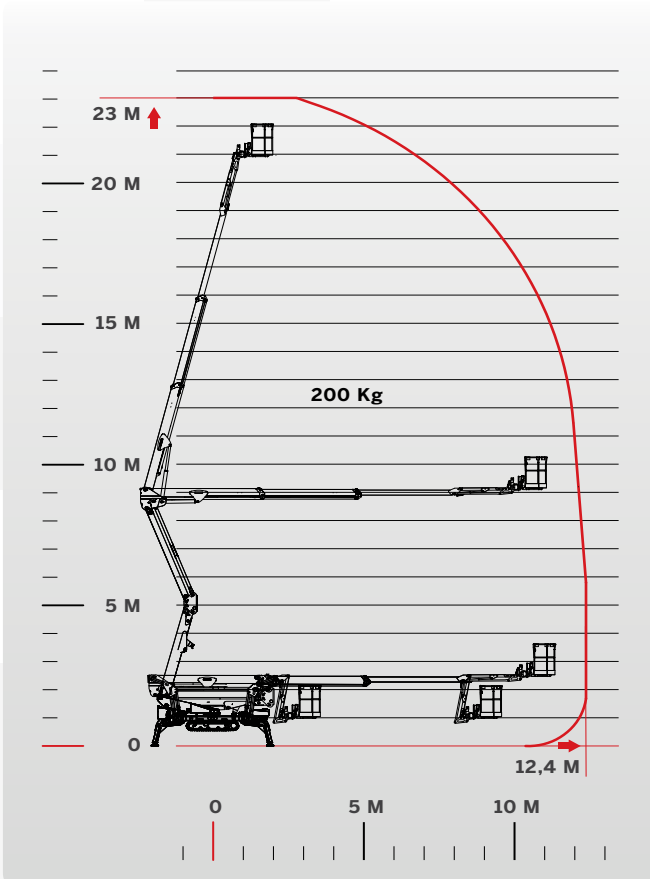

TECHNICAL DATA

MAXIMUM LOAD

200 KG + + 40 KG

PERFORMANCE