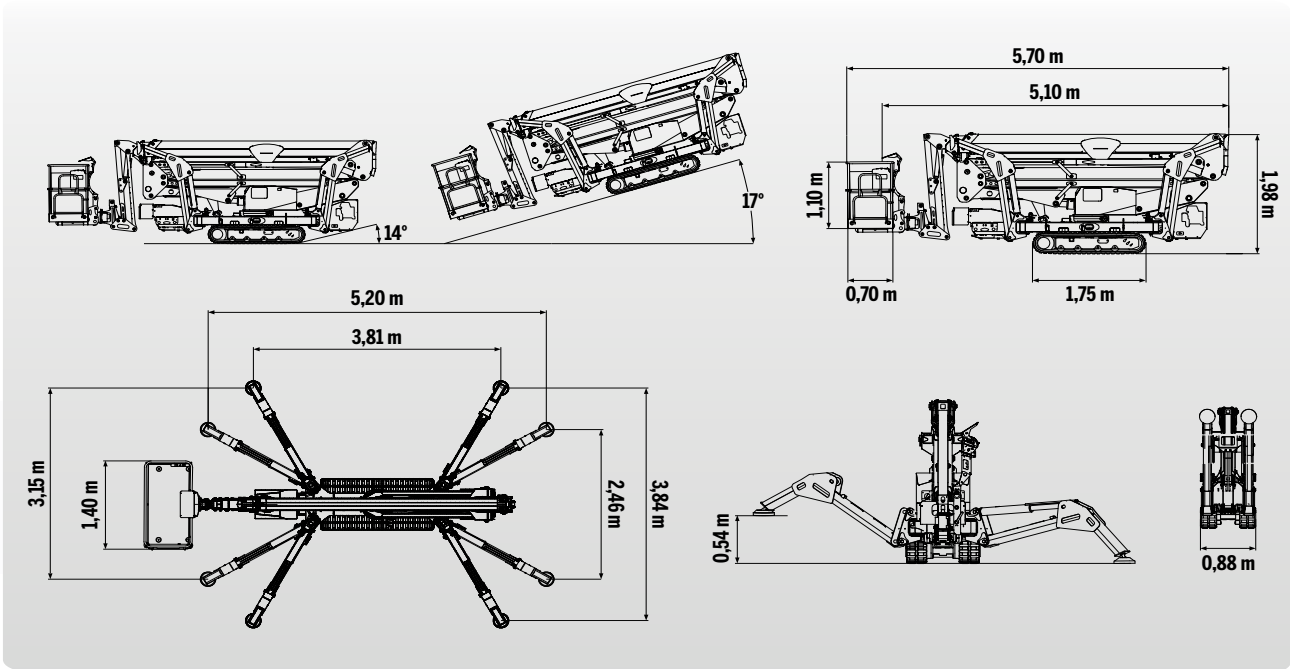

TECHNICAL DATA

MAXIMUM LOAD

200 KG + + 40 KG

PERFORMANCE