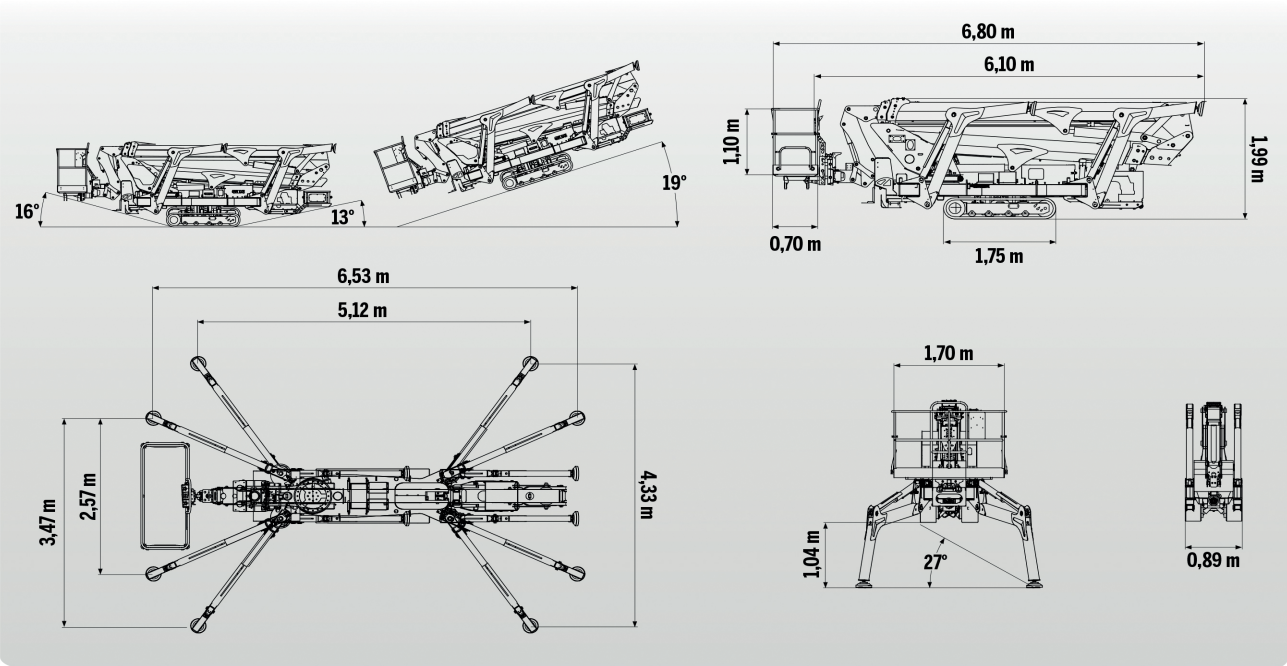

TECHNICAL DATA

MAXIMUM LOAD

230 KG + 70 KG ✗ 80 KG

PERFORMANCE