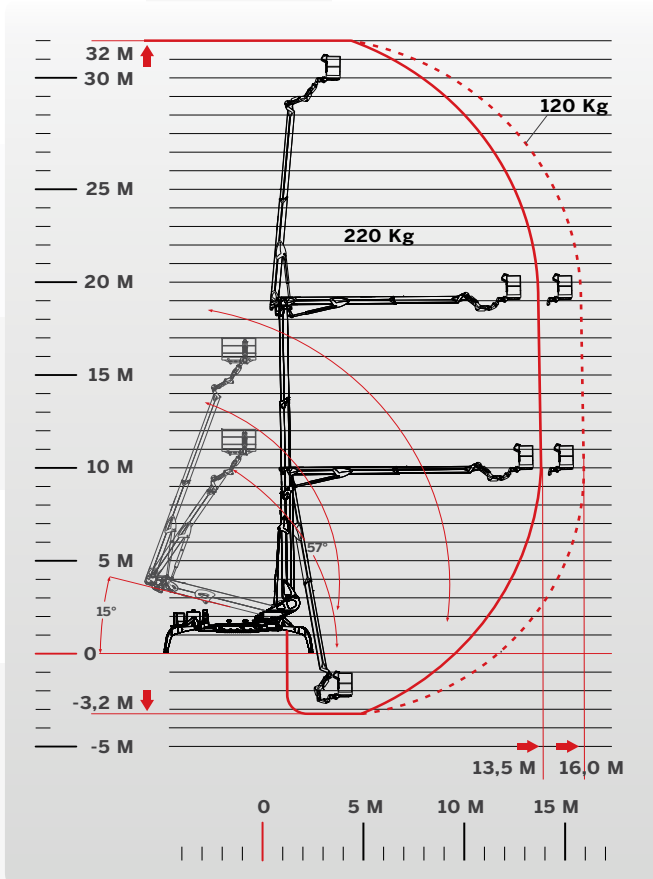

TECHNICAL DATA

MAXIMUM LOAD

220 KG + 60 KG   
120 KG + 40 KG

PERFORMANCE