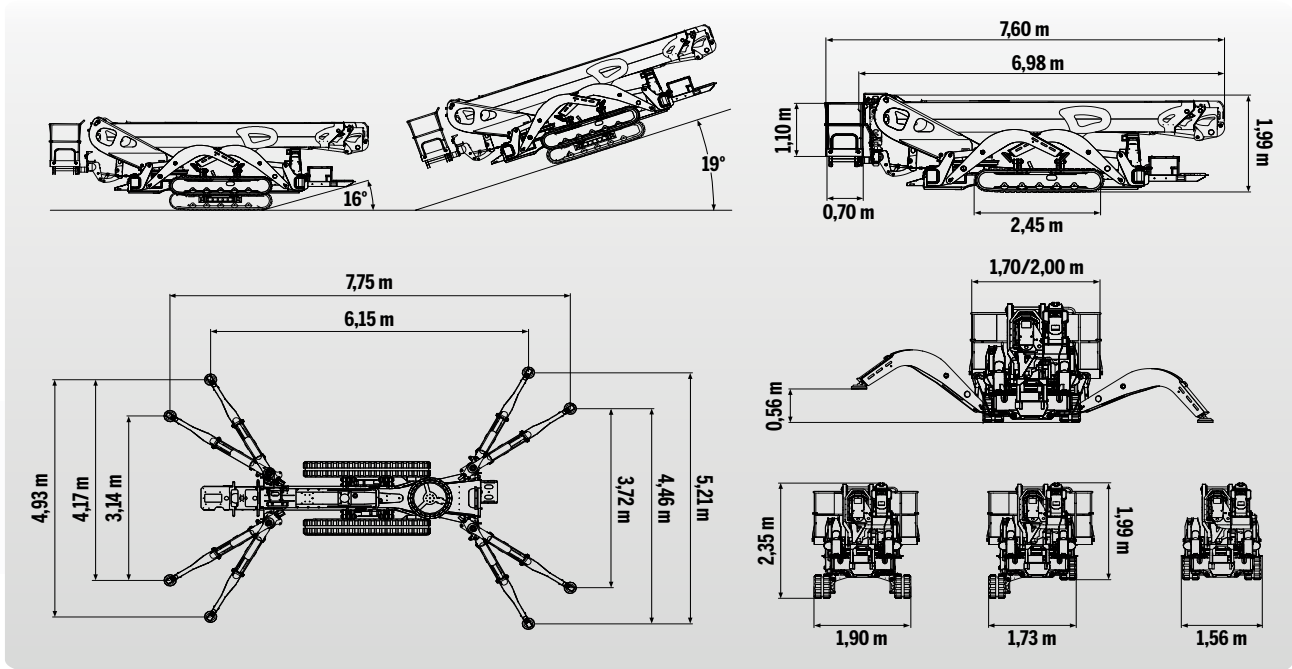

TECHNICAL DATA

MAXIMUM LOAD

220 KG + 60 KG   
120 KG + 40 KG

PERFORMANCE